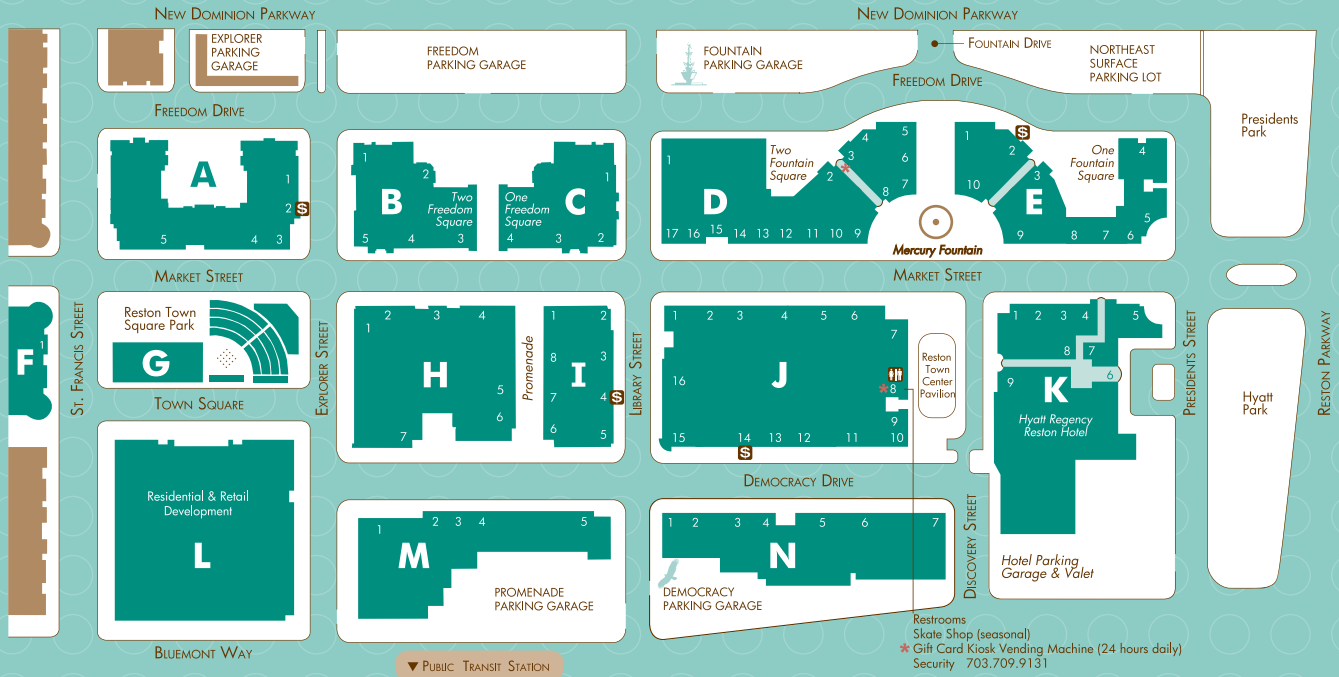

Reston Town Center. Where Outside Is In!

RESTON TOWN CENTER MANAGEMENT OFFICE
D3 | 703.579.6720
Two Fountain Square
Suite 100 - inside lobby
Monday - Friday
8:30 am - 5:30 pm
703.579.6720

RESTON TOWN CENTER GIFT CARD SALES
J8 | Information Center
Kiosk Vending
Available 24 hours daily

D3 | Management Office
Monday - Friday
8:30 am - 5:30 pm

HYATT REGENCY RESTON
K6 | 703.709.1234

RESTON TOWN CENTER SECURITY
J8 | 703.709.9131
Open 24 Hours

STORE HOURS
(individual stores vary)
Mon - Sat 10 am - 9 pm
Sun 12 pm - 6 pm

DRIVING ADDRESS
11900 Market Street
Reston, VA 20190

RESTAURANTS & CAFÉS

- J16 | American Tap Room 703.834.0400
- D12 | Ben & Jerry's 703.787.9096
- N1 | Big Bowl 703.787.8852
- J10 | BRB - Be Right Burger 571.926.9428
- B5 | Busara Thai Restaurant 703.435.4188
- E1 | Chipotle Mexican Grill 703.435.5795
- J7 | Clyde's of Reston 703.787.6601
- H5 | Community Canteen 703.707.9442
- K6 | The Conservatory Lounge 703.709.1234 x6350
- N4 | Così 703.435.7600
- I6 | The Counter 703.796.1008
- D6 | Edibles Incredible! Desserts 703.709.8200
- A4 | IceBerry Frozen Yogurt 703.481.0670
- A5 | Il Fornaio Cucina Italiana 703.437.5544
- M5 | Jackson's Mighty Fine Food & Lucky Lounge 703.437.0800
- N7 | M&S Grill 703.787.7766
- K5 | Market Street Bar & Grill 703.925.8250
- J12 | McCormick & Schmick's Seafood Restaurant 703.481.6600
- A1 | Midtown Kabob 703.707.0118
- H6 | Mon Ami Gabi 703.707.0233
- C4 | Morlon's The Steakhouse 703.796.0128
- D1 | Obi Sushi 703.766.7874
- K9 | Panera Bread 703.437.6022
- E10 | Paolo's Ristorante 703.318.8920
- H7 | PassionFish 703.230.3474
- I7 | Piatango Gelato 703.606.9906
- D5 | Potbelly Sandwich Works 703.481.5080
- M3 | Red Velvet Cupcakery 703.464.7075
- C3 | Starbucks Coffee 571.203.0601
- M4 | Sweetgreen 571.203.0082
- I3 | Tasting Room Wine Bar & Shop 703.435.3553
- J15 | Uncle Julio's Rio Grande Café 703.904.0703
- D17 | UNO Chicago Grill 703.742.8667
- H1 | Vapiano 571.281.2893
- J9 | Yogiberry 703.939.4789

BEAUTY, SALONS, & SPAS

- N2 | Jouvence/Aveda 703.904.6900
- J11 | Le Shoppe for Hair, Nails and Skin Care 703.435.5555
- J1 | L'Occitane 571.313.8945
- D13 | Origins 703.481.1956
- D16 | PR at Partners 703.481.1835
- B2 | Salon Nordine & Day Spa 703.437.6444
- B3 | Sephora 703.435.9099
- J4 | Victoria's Secret Beauty Co. 703.707.0424

FASHION & ACCESSORIES